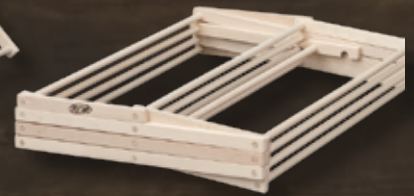

CLOTHES

Drying Solutions

RCM

WOODEN FOLDING CLOTHES RACKS

Floor Units

4801 FLOOR UNIT

Open: 48"L x 70"H x 23"W
Closed: 48"L x 6"H x 30"W

Collapsible for compact storage. Assembled with screws for extra strength and easy parts replacement. Pre-assembled or in kits.

4001 FLOOR UNIT

Open: 40"L x 60"H x 19½"W
Closed: 40"L x 6"H x 25½"W

ITEM 3601 FLOOR UNIT

Open: 36"L x 52½"H x 17"W
Closed: 36"L x 6"H x 22"W

3001 FLOOR UNIT

Open: 30"L x 37½"H x 12½"W
 Closed: 30"L x 6"H x 16"W

GREAT FOR DISH TOWELS

1601 MINI SERIES

Open: 16"L x 18½"H x 8½"W
 Closed: 16"L x 3"H x 11"W

1201 MINI SERIES

Open: 12"L x 14"H x 6½"W
 Closed: 12"L x 3"H x 8½"W

2001 FLOOR UNIT

Open: 20"L x 37½"H x 12½"W
 Closed: 20"L x 6"H x 16"W

OLD STYLE

COMPACT DESIGN!

16-Arm Floor Rack

1600

16-ARM FLOOR RACK

Now there's a fresh and unique new way to dry. With 16 arms and easy set-up, this durable rack has strong metal components ideal for drying any type of clothing. 27" high x 8" in diameter when closed. 42" high x 54½" in diameter when fully open.