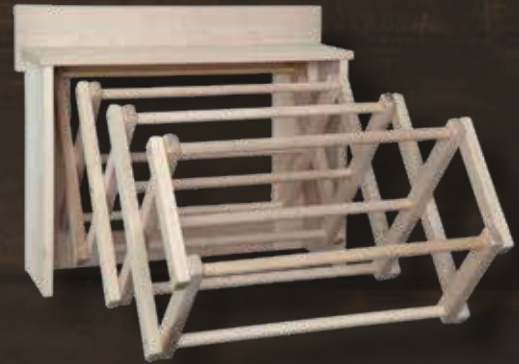

Small 15" x 13.5" • Large 19.5" x 21"

**2500 SMALL WOODEN
CLOTHESPIN HANGER**

Wall Units

WALL HANGING CLOTHES RACKS

Extremely space-saving, these racks are available in 20" and 30" widths. Racks fold completely into the frame when not in use, extending only 8½" from the wall. Extends to 38" when fully open.

3020 Wall Unit

35½" w x 9" d x 20½" h (Closed)

2020 Wall Unit

25½" w x 9" d x 20½" h (Closed)

Extends 38" when fully open

Extends 38" when fully open

Clothespins

WOODEN