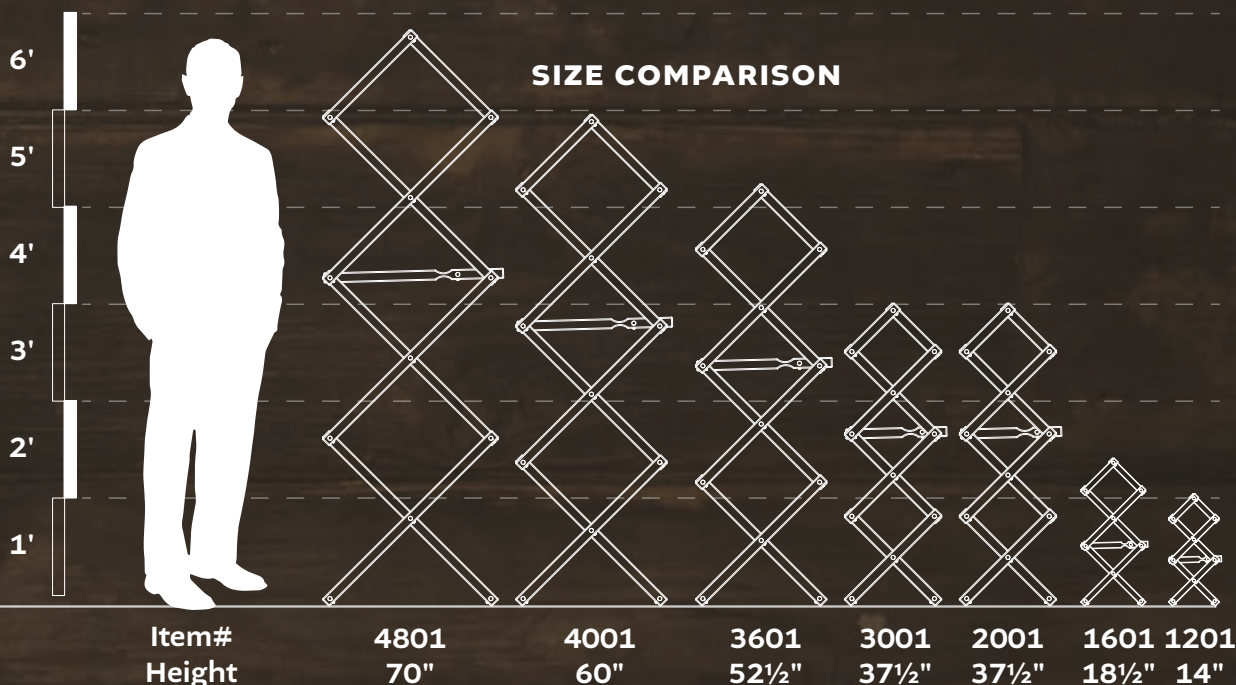

COMPACT DESIGN!